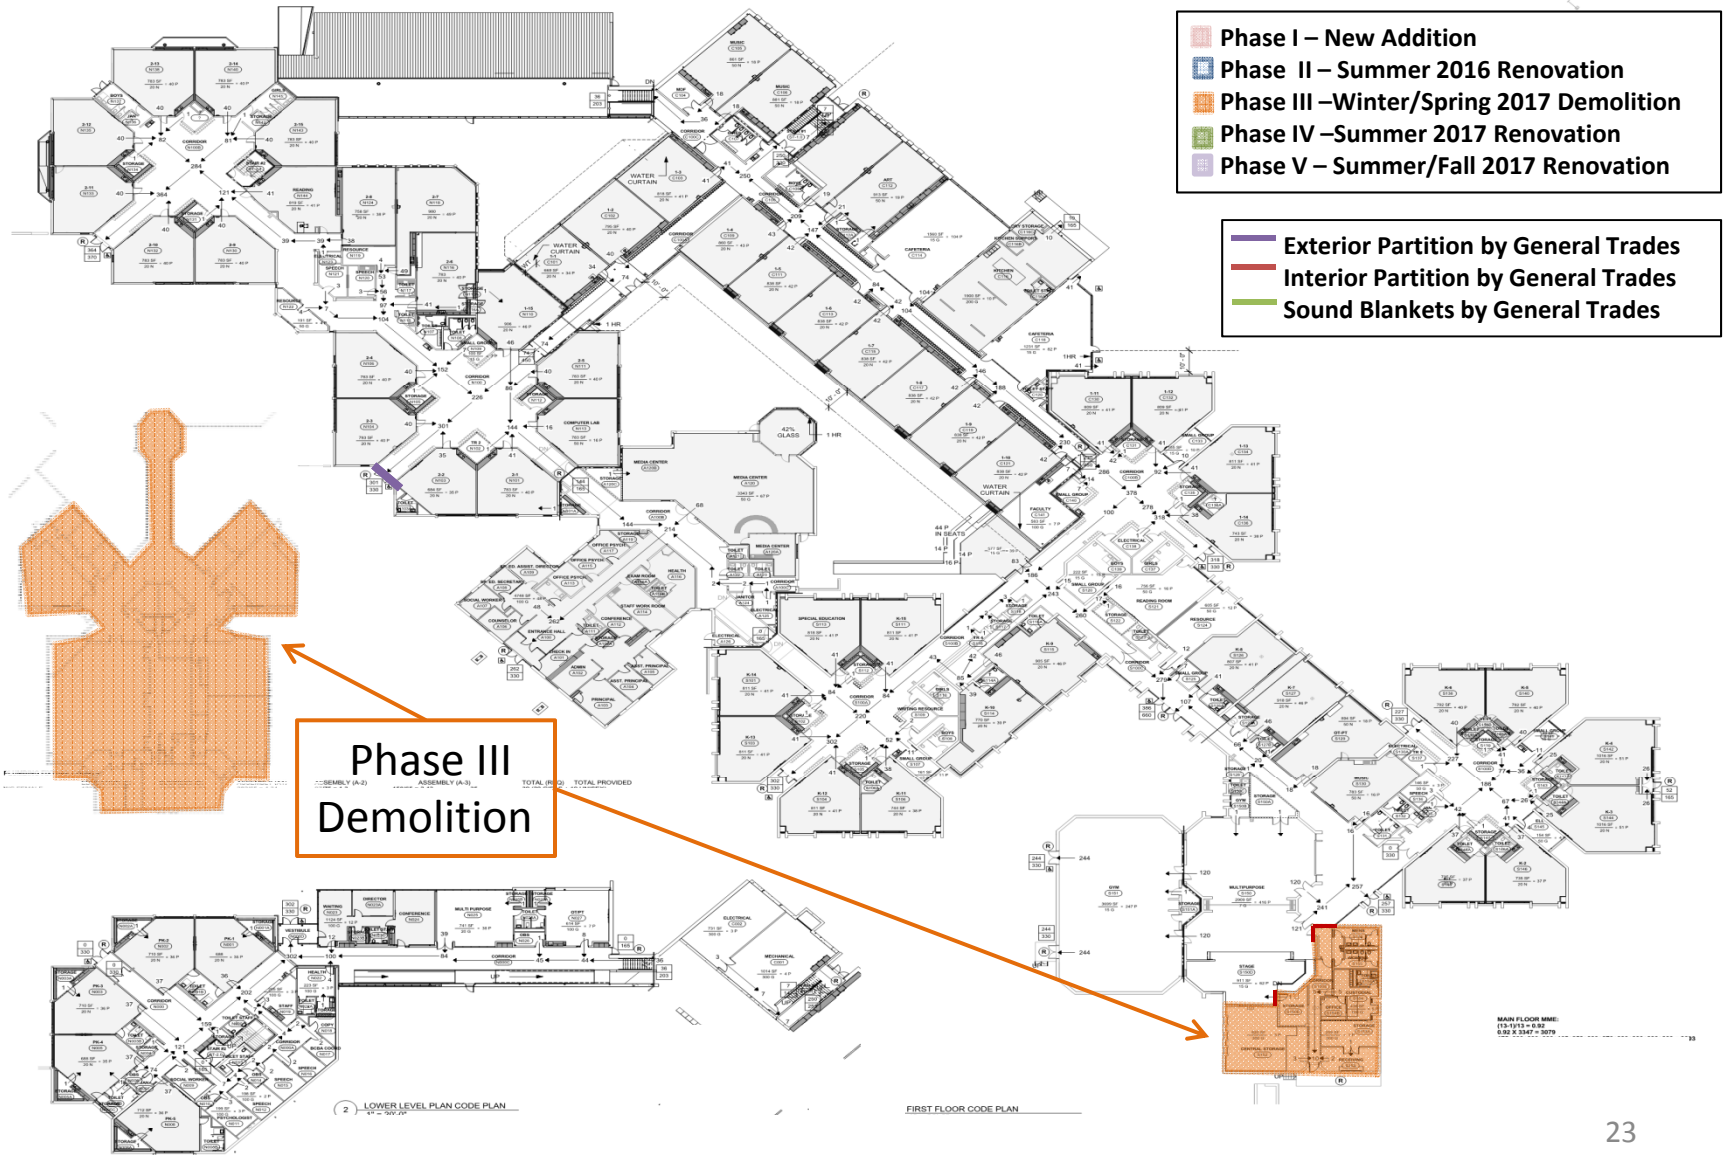

Overall Phasing Plan Miller-Driscoll

Phasing Plan Miller-Driscoll

Phase 1a Demolition of Peach Core December 2015 to January 2016

Phasing Plan Miller-Driscoll

Phase I – New Addition December, 2015 to December, 2016

Phasing Plan Miller-Driscoll

Phase II – Renovation June, 2016 to August, 2016

Phasing Plan Miller Driscoll

Phase III – Demolition December, 2016 to June, 2017

Phasing Plan Miller Driscoll

Phase IV – Renovation June, 2017 to August, 2017

Phasing Plan Miller Driscoll

Phase V – Renovation June, 2017 to December, 2017