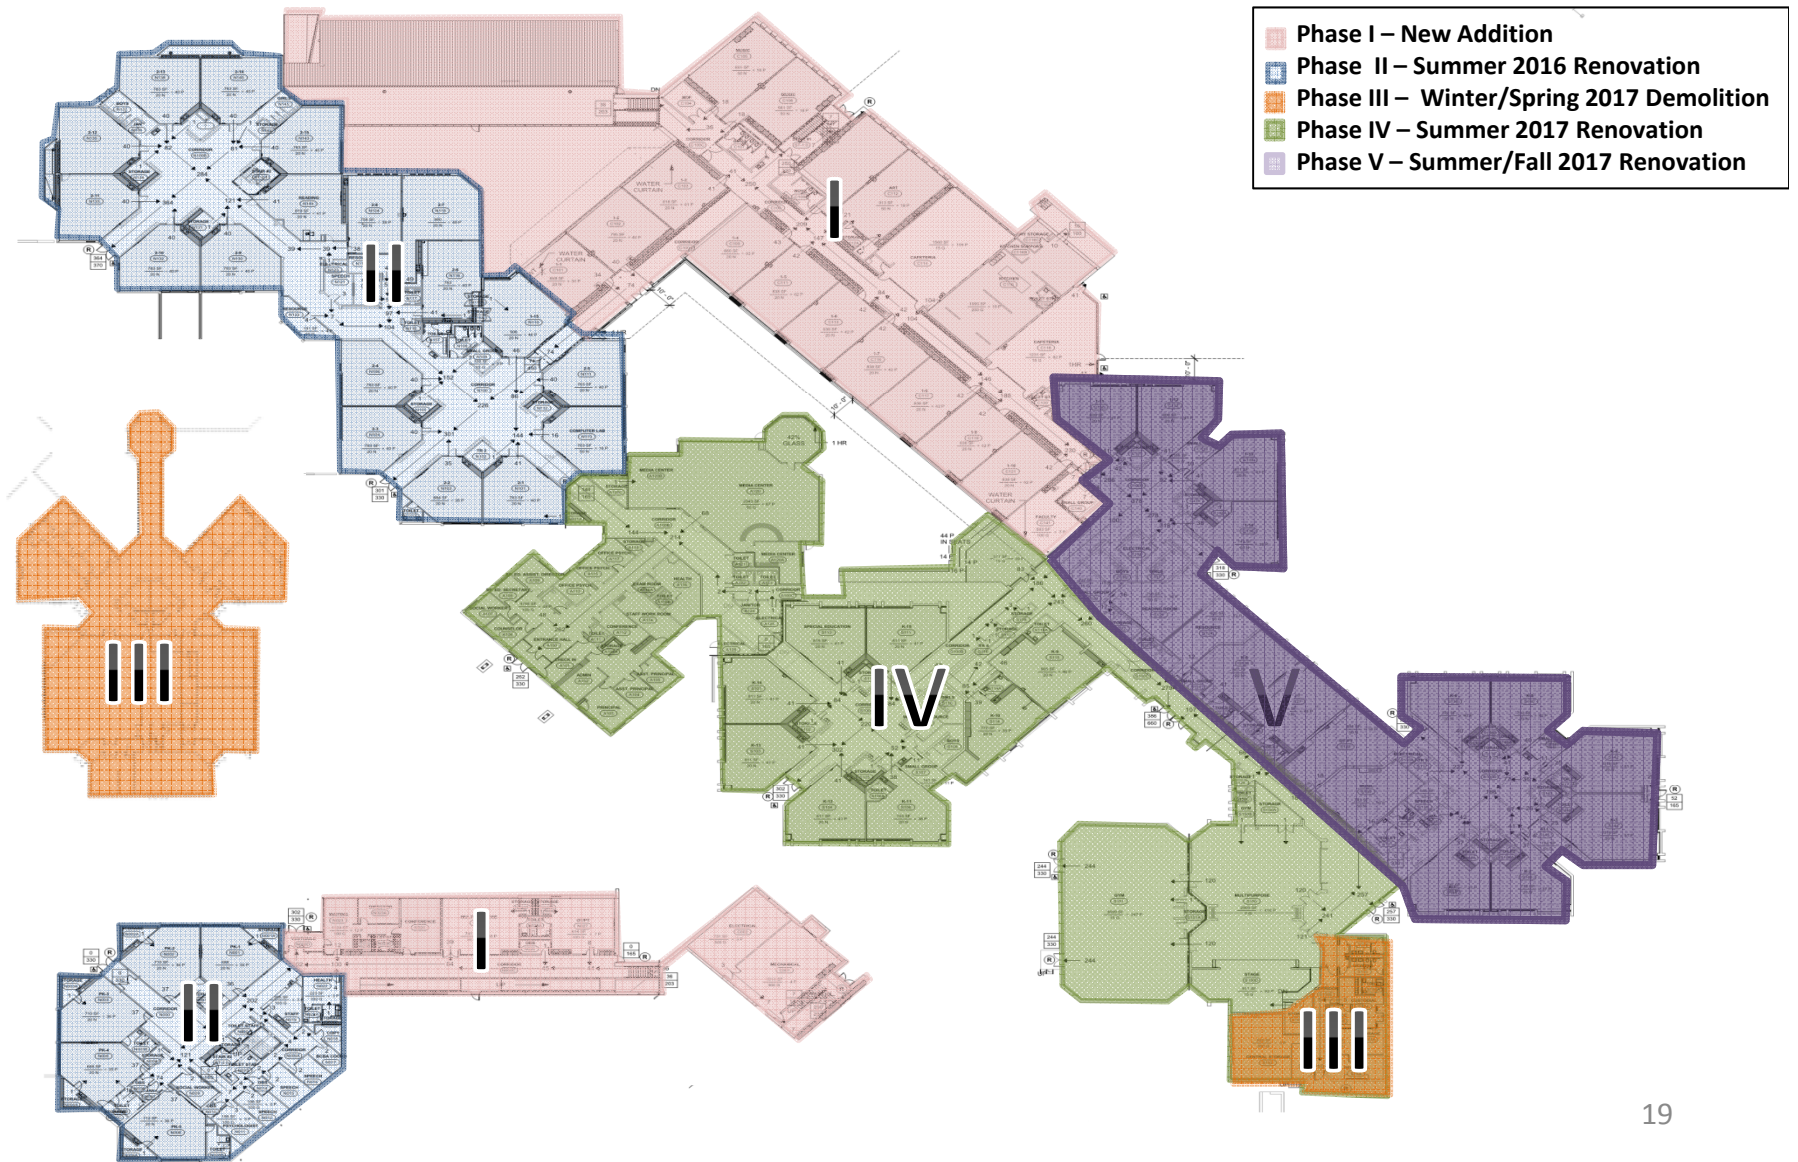

Overall Phasing Plan Miller-Driscoll

Phasing Plan Miller-Driscoll

Phase 1a Demolition of Peach Core December 2015 to January 2016

Phasing Plan Miller-Driscoll

Phase I – New Addition December, 2015 to December, 2016

Phasing Plan Miller-Driscoll

Phase II – Renovation June, 2016 to August, 2016

Phasing Plan Miller Driscoll

Phase III – Demolition December, 2016 to June, 2017

Phasing Plan Miller Driscoll

Phase IV – Renovation June, 2017 to August, 2017

Phasing Plan Miller Driscoll

Phase V – Renovation June, 2017 to December, 2017