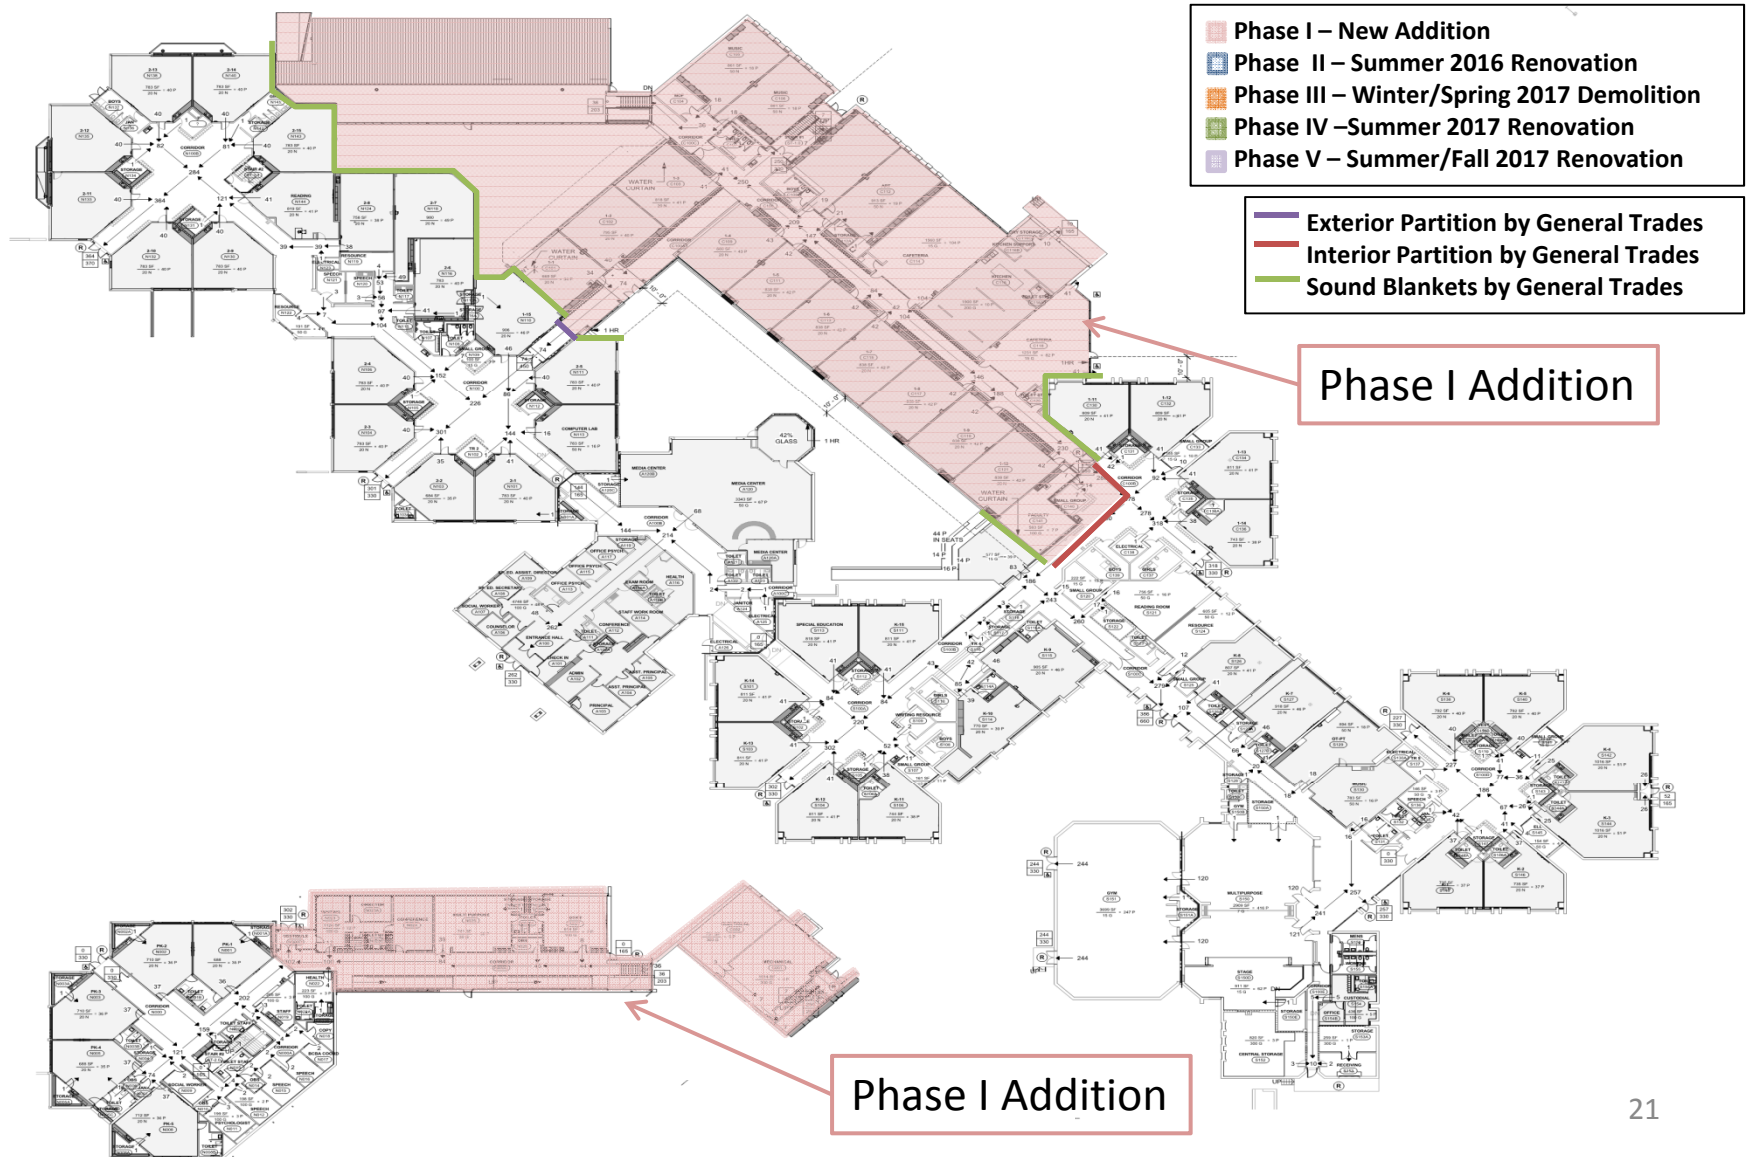

Overall Phasing Plan Miller-Driscoll

Phasing Plan Miller-Driscoll

Phase 1a Demolition of Peach Core December 2015 to January 2016

Phasing Plan Miller-Driscoll

Phase I – New Addition December, 2015 to December, 2016

Phasing Plan Miller-Driscoll

Phase II – Renovation June, 2016 to August, 2016

Phasing Plan Miller Driscoll

Phase III – Demolition December, 2016 to June, 2017

Phasing Plan Miller Driscoll

Phase IV – Renovation June, 2017 to August, 2017

Phasing Plan Miller Driscoll

Phase V – Renovation June, 2017 to December, 2017